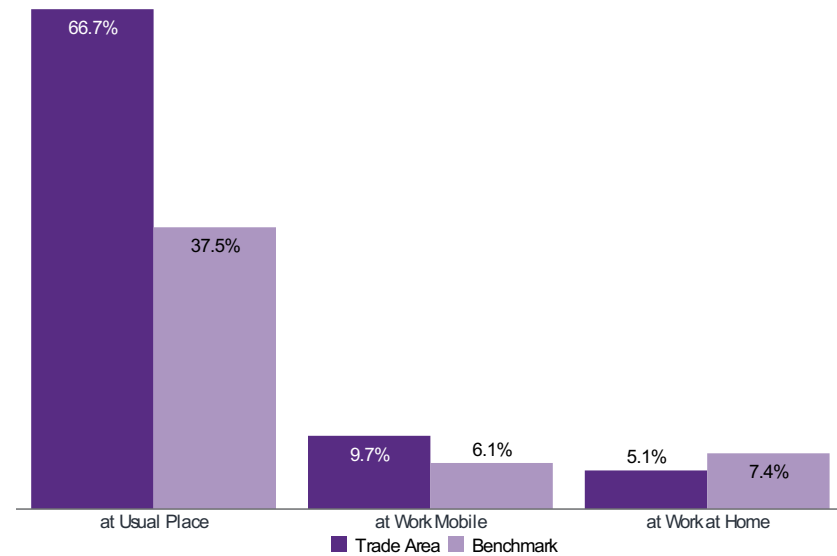

DaytimePop | Overview

Trade Area: SPOTLIGHT - 3 km

HOUSEHOLD POPULATION

322,450

DAYTIME POPULATION

686,868

% Comp: 213.0
Index: 212

DAYTIME POPULATION AT HOME

127,443

% Comp: 18.6
Index: 38

DAYTIME POPULATION AT WORK

559,425

% Comp: 81.4
Index: 160

DAYTIME POPULATION AT HOME

DAYTIME POPULATION AT WORK

Benchmark: Ontario

Copyright © 2022 by Environics Analytics (EA). Source: ©2022 Environics Analytics. (<https://dev-web6/Envision/About/1/2022>)

Index Colors:	<80	80 - 110	110+
---------------	-----	----------	------

DaytimePop | Trade Area Map