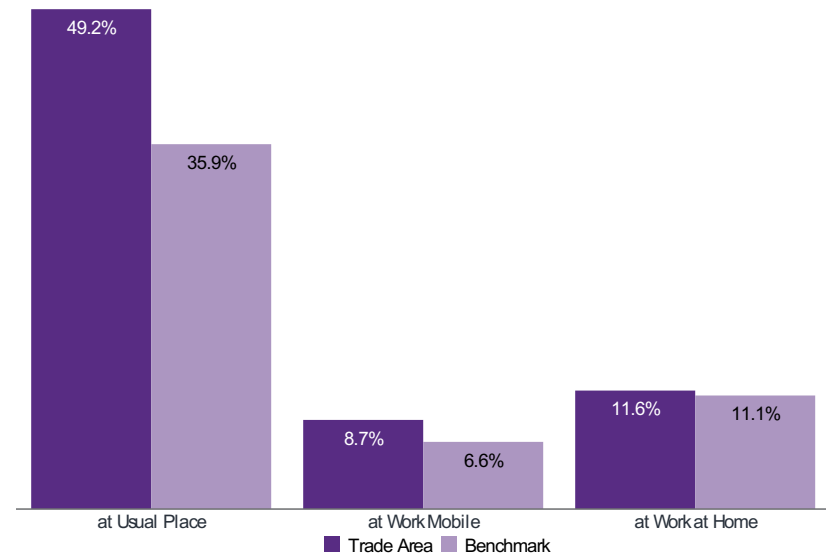

DaytimePop | Overview

Trade Area: SPOTLIGHT - 5 km

HOUSEHOLD POPULATION

DAYTIME POPULATION

DAYTIME POPULATION AT HOME

DAYTIME POPULATION AT WORK

DAYTIME POPULATION AT HOME

DAYTIME POPULATION AT WORK