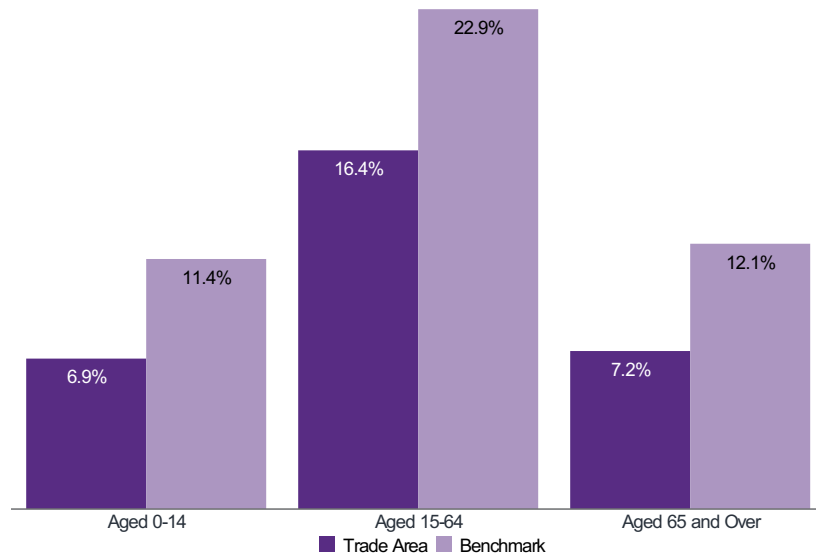

DaytimePop | Overview

Trade Area: SPOTLIGHT - 5 km

HOUSEHOLD POPULATION

DAYTIME POPULATION

DAYTIME POPULATION AT HOME

DAYTIME POPULATION AT WORK

DAYTIME POPULATION AT HOME

DAYTIME POPULATION AT WORK

DaytimePop | Trade Area Map

Trade Area: SPOTLIGHT - 5 km

Daytime Population: 1,107,113

Sources: Esri, TomTom, Garmin, FAO, NOAA, USGS, © OpenStreetMap contributors, and the GIS User Community

©2006-2024 TomTom