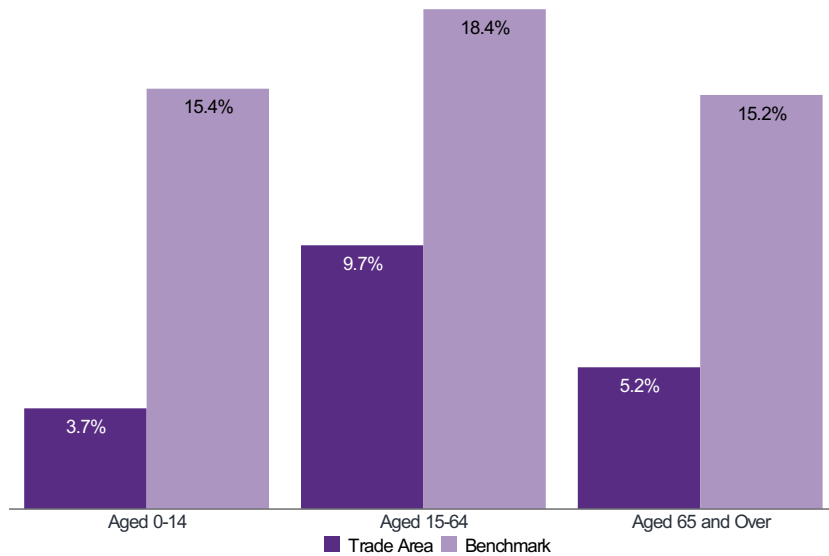

DaytimePop | Overview

Trade Area: SPOTLIGHT - 3 km

HOUSEHOLD POPULATION

322,450

DAYTIME POPULATION

686,868

% Comp: 213.0
Index: 212

DAYTIME POPULATION AT HOME

127,443

% Comp: 18.6
Index: 38

DAYTIME POPULATION AT WORK

559,425

% Comp: 81.4
Index: 160

DAYTIME POPULATION AT HOME

DAYTIME POPULATION AT WORK

Benchmark: Ontario