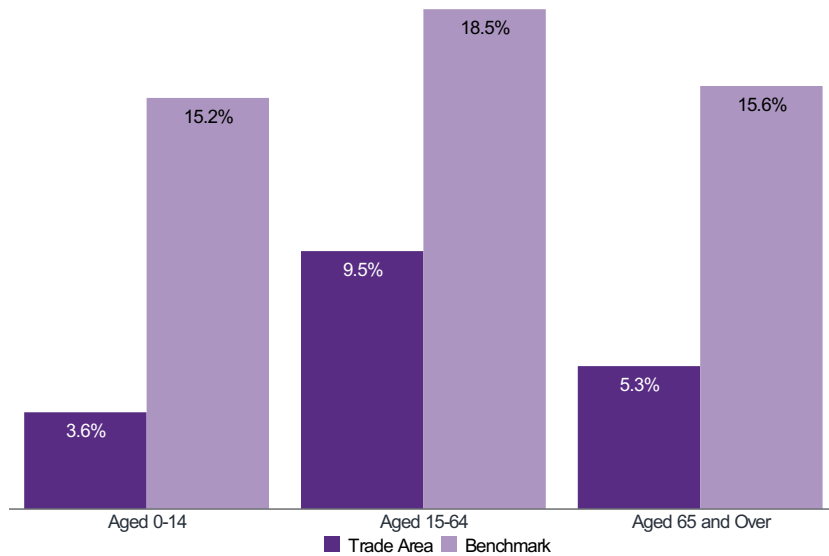

DaytimePop | Overview

Trade Area: SPOTLIGHT - 3 km

HOUSEHOLD POPULATION

337,534

DAYTIME POPULATION

738,297

% Comp: 218.7
Index: 218

DAYTIME POPULATION AT HOME

135,554

% Comp: 18.4
Index: 37

DAYTIME POPULATION AT WORK

602,743

% Comp: 81.6
Index: 161

DAYTIME POPULATION AT HOME

DAYTIME POPULATION AT WORK

Benchmark: Ontario

Copyright © 2023 by Environics Analytics (EA). Source: ©2023 Environics Analytics. (<https://dev-web6/Envision/About/1/2023>)

Index Colors:	<80	80 - 110	110+
---------------	-----	----------	------

DaytimePop | Trade Area Map