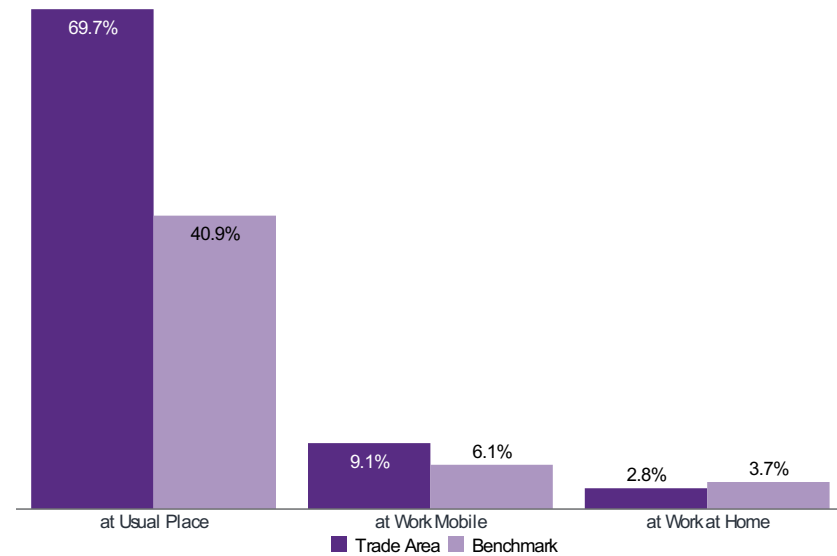

DaytimePop | Overview

Trade Area: SPOTLIGHT - 3 km

HOUSEHOLD POPULATION

337,534

DAYTIME POPULATION

738,297

% Comp: 218.7
Index: 218

DAYTIME POPULATION AT HOME

135,554

% Comp: 18.4
Index: 37

DAYTIME POPULATION AT WORK

602,743

% Comp: 81.6
Index: 161

DAYTIME POPULATION AT HOME

DAYTIME POPULATION AT WORK

Benchmark: Ontario

Copyright © 2023 by Environics Analytics (EA). Source: ©2023 Environics Analytics. (<https://dev-web6/Envision/About/1/2023>)

Index Colors:	<80	80 - 110	110+
---------------	-----	----------	------

DaytimePop | Trade Area Map